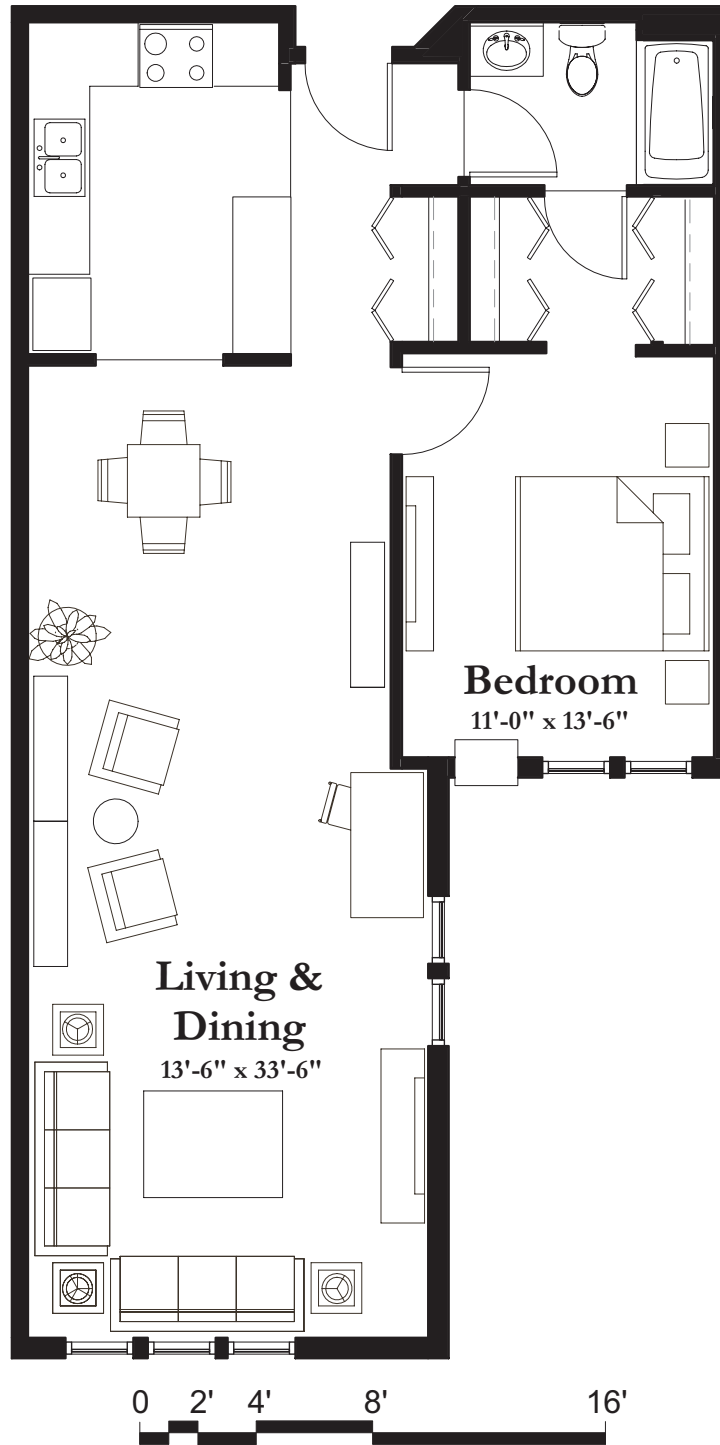

# STYLE A10

900 Square Feet

(measurements in feet)

measurements are approximate

2700 Rice Creek Road New Brighton MN 55112 T 651.633.6484 F 651.633.8702  
WWW.BRIGHTONDALESENIORCAMPUS.COM