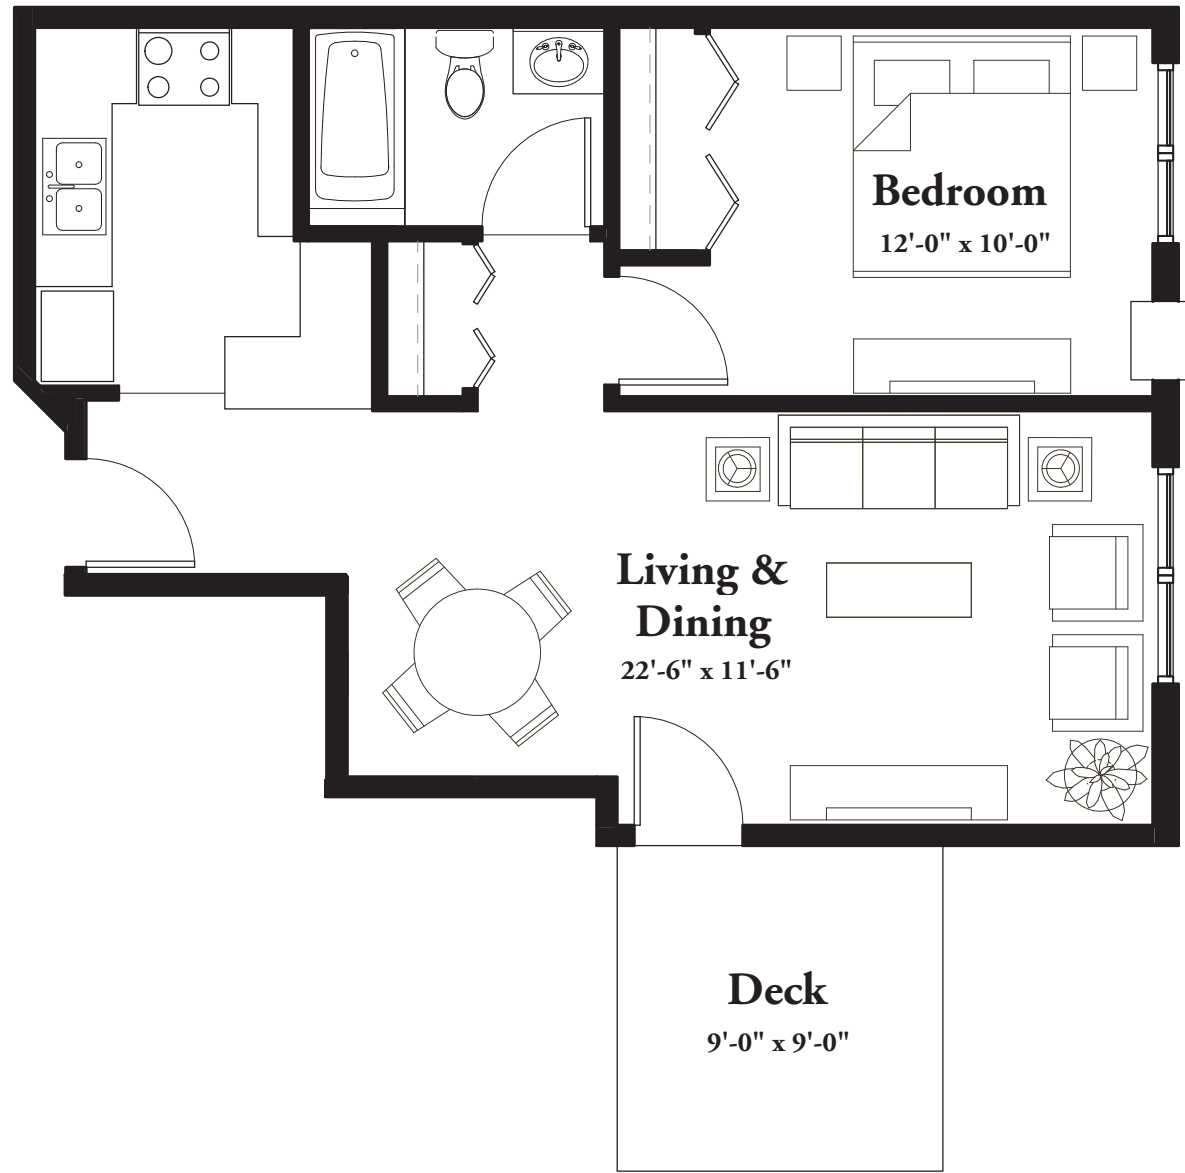

# STYLE A11

653 Square Feet

measurements are approximate