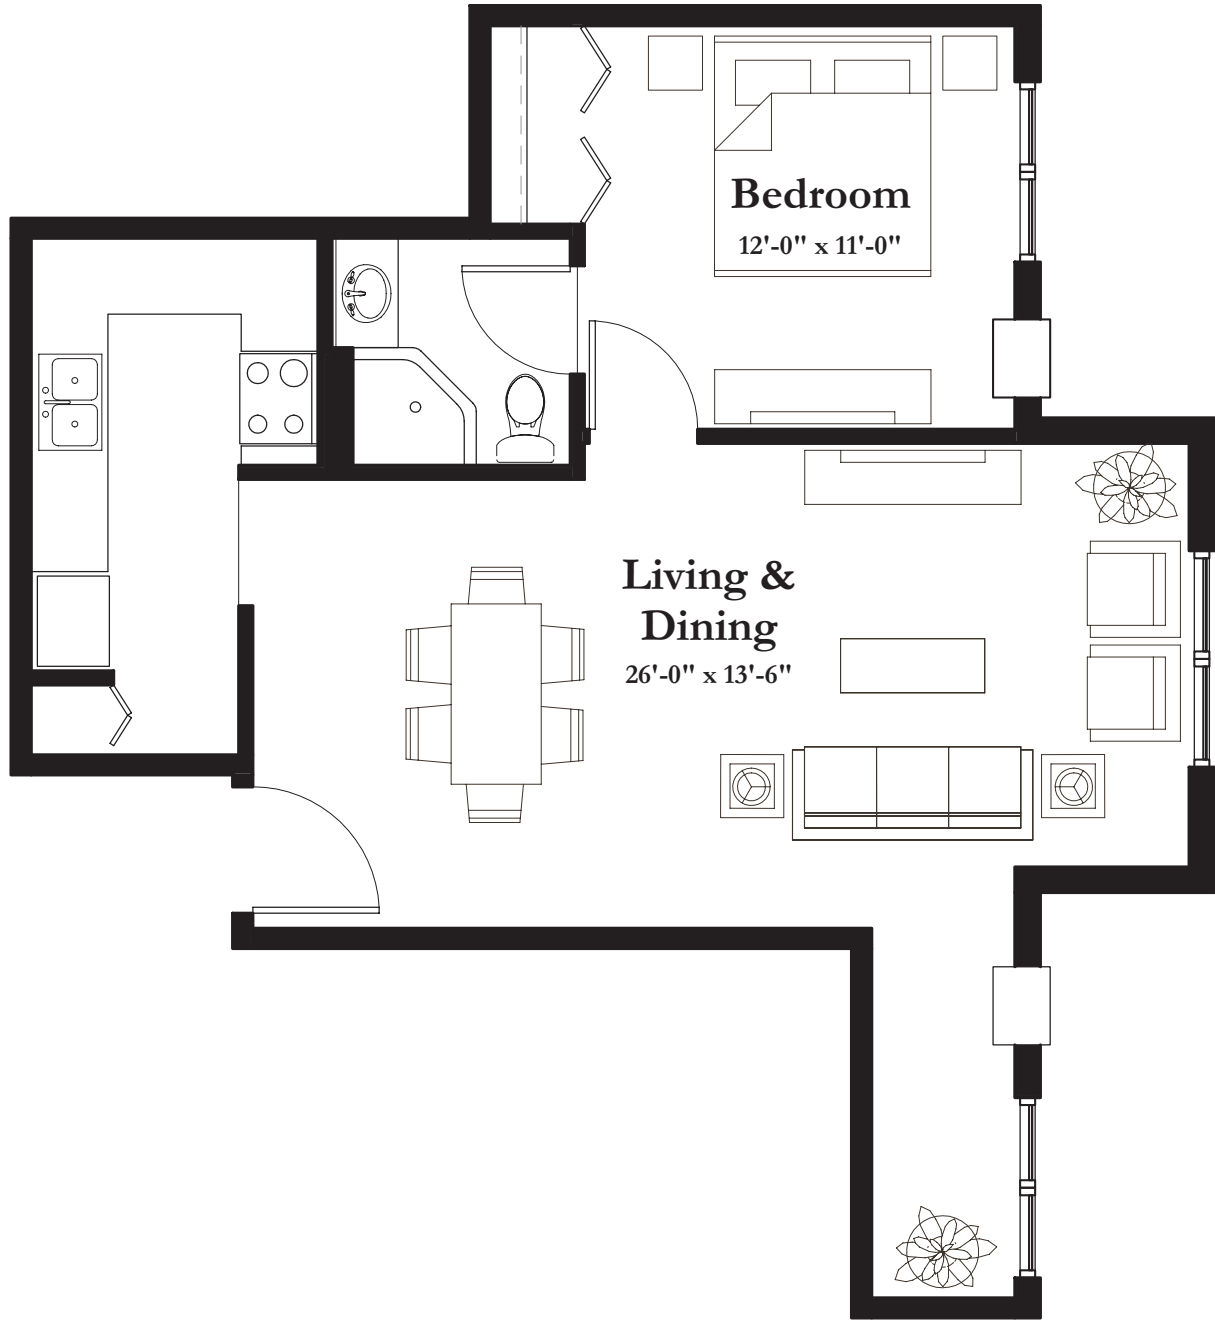

STYLE A12

675 Square Feet

(measurements in feet)
measurements are approximate