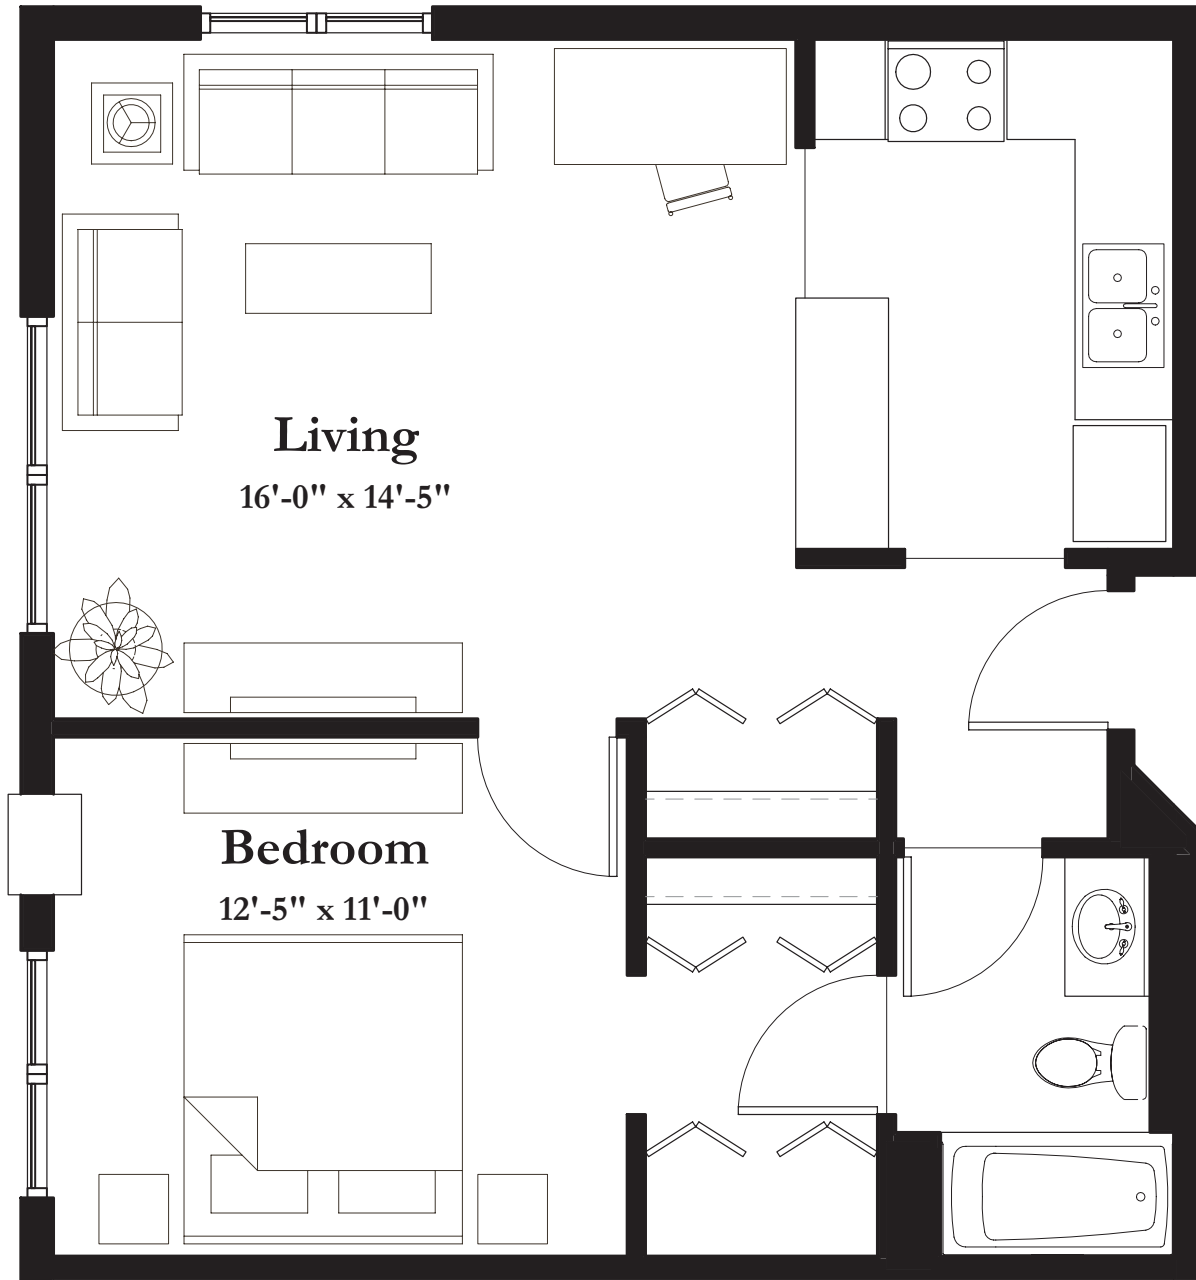

STYLE A1

643 Square Feet

(measurements in feet)

measurements are approximate