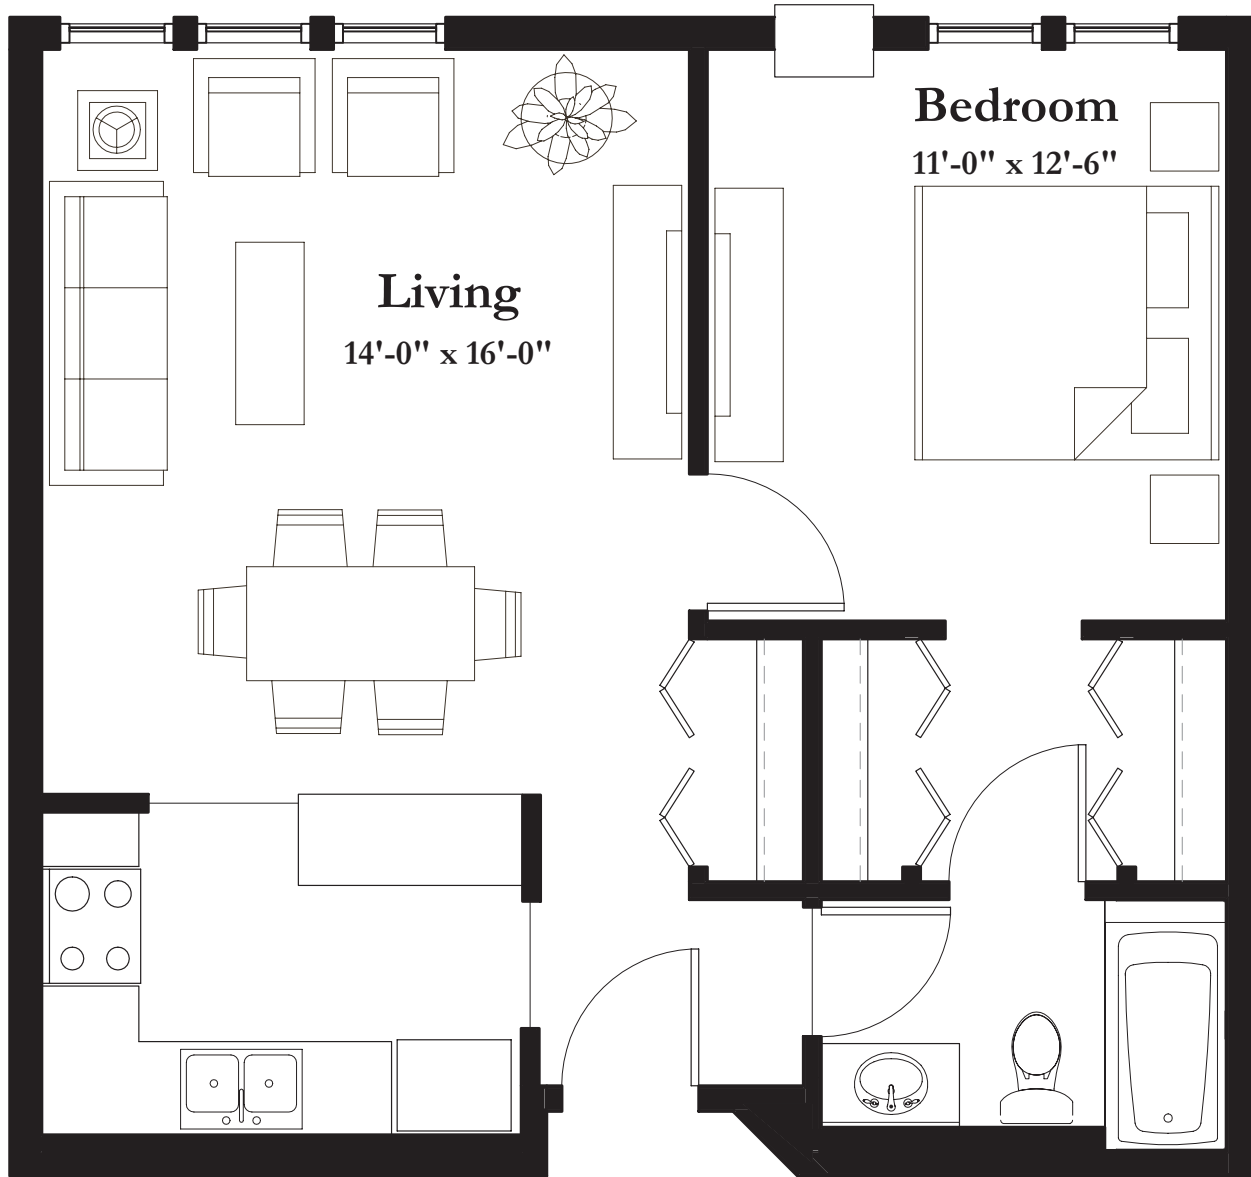

# STYLE A2

626 Square Feet

(measurements in feet)

measurements are approximate

2700 Rice Creek Road New Brighton MN 55112 T 651.633.6484 F 651.633.8702  
WWW.BRIGHTONDALESENIORCAMPUS.COM