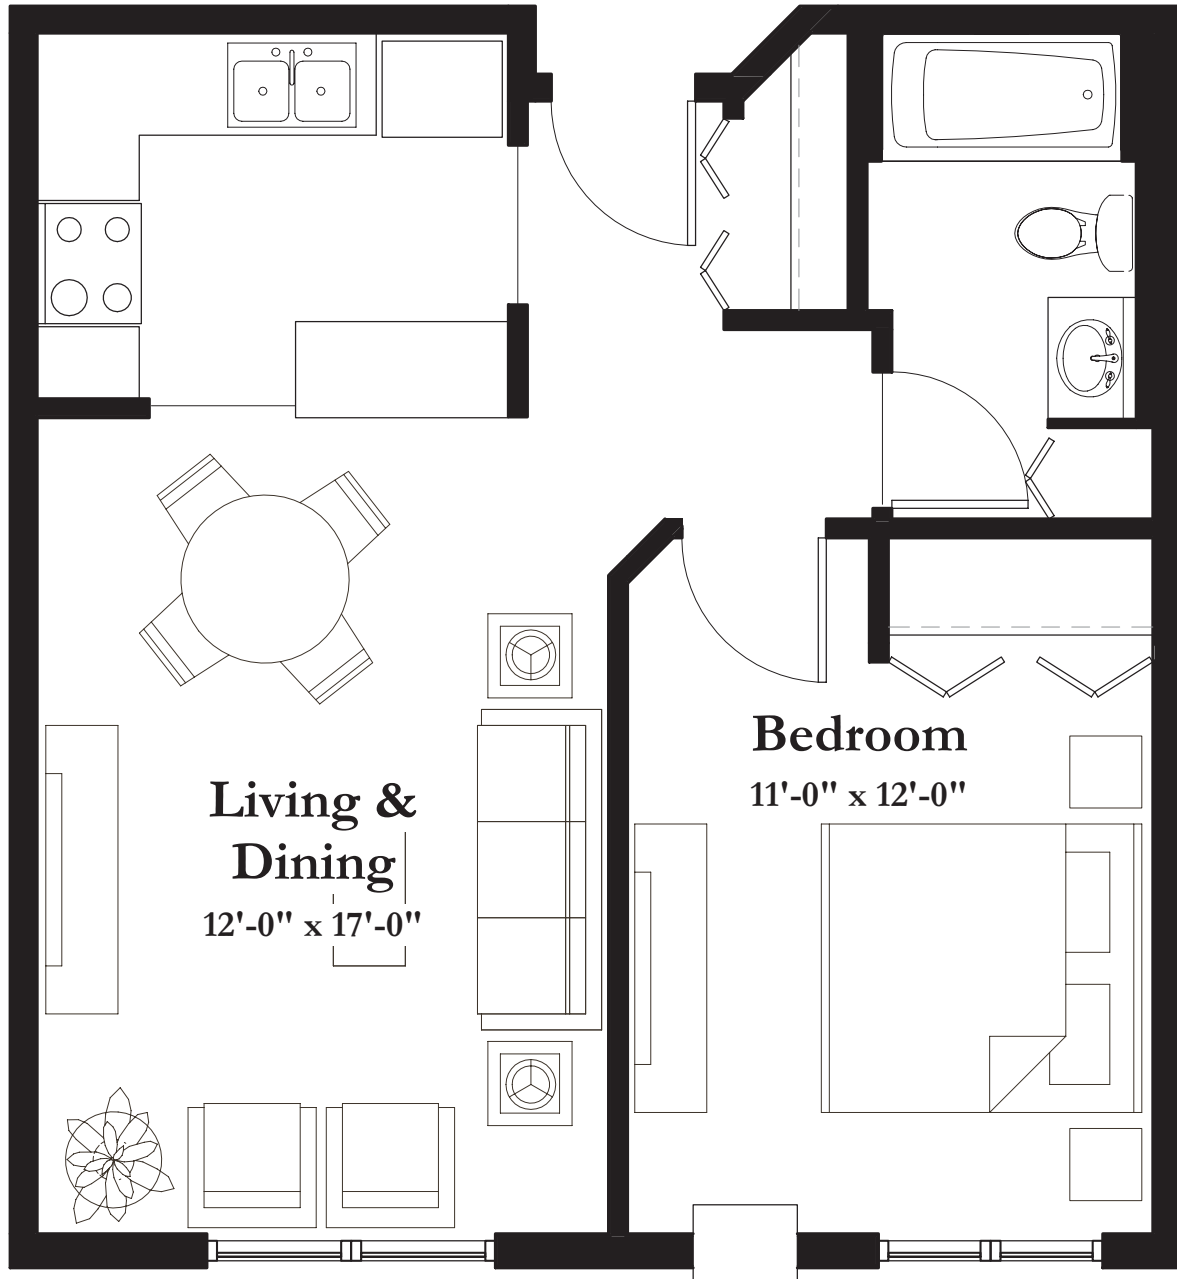

STYLE A4

597 Square Feet

(measurements in feet)

measurements are approximate