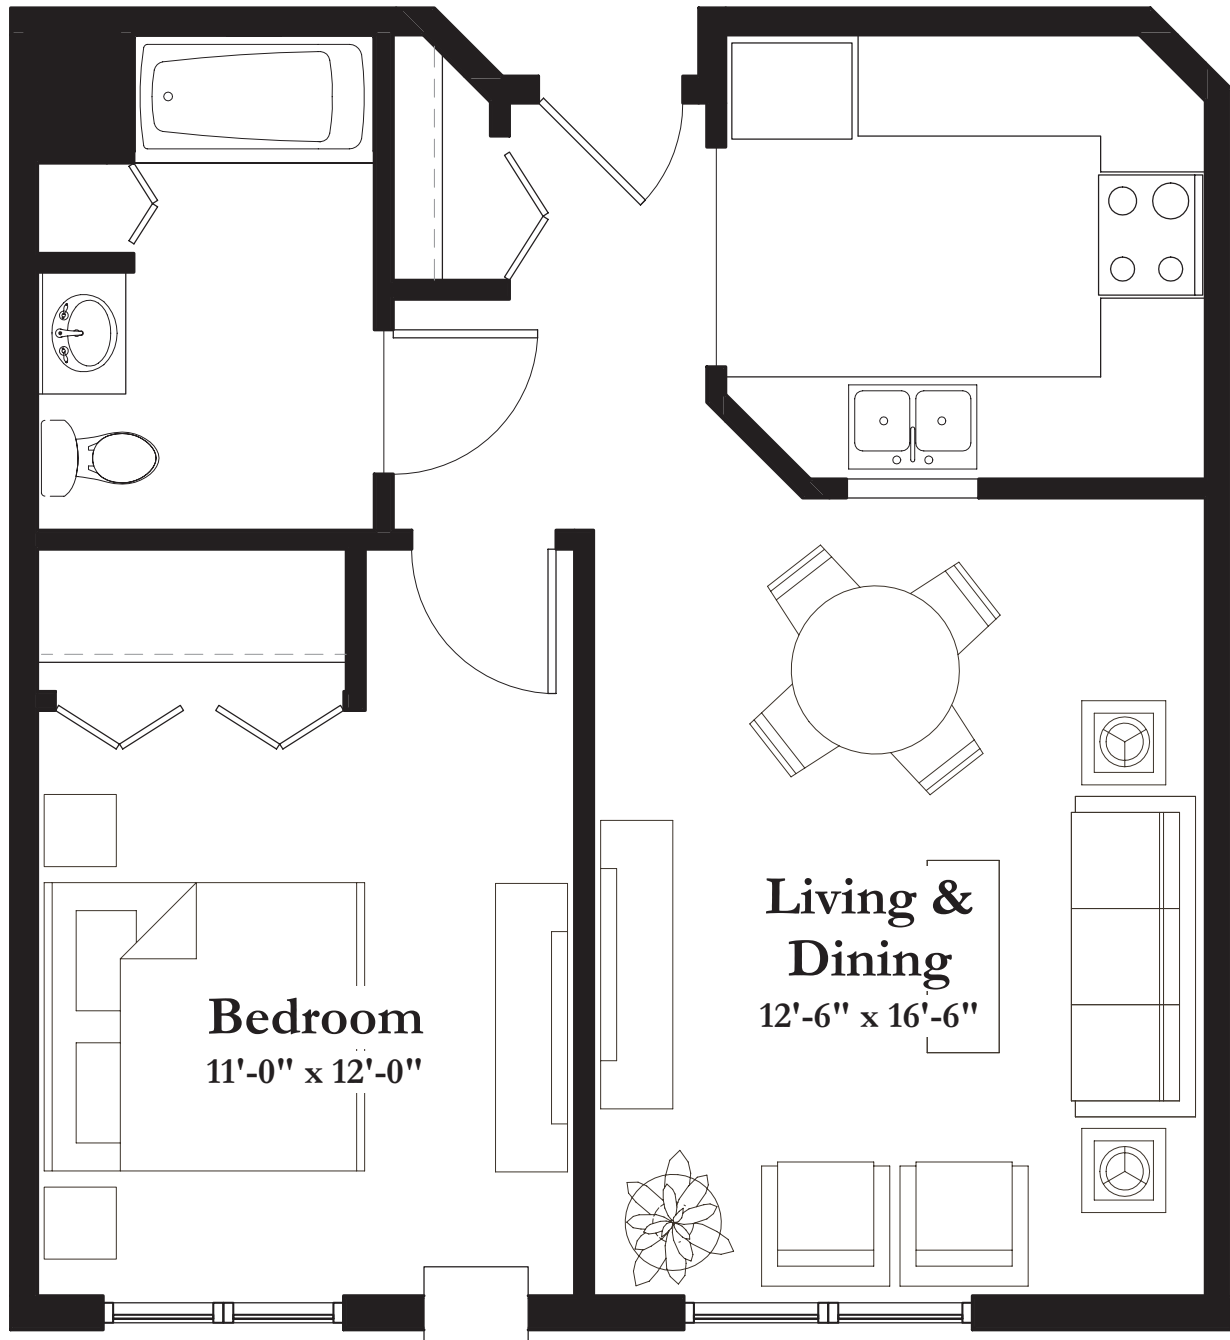

STYLE A5

597 Square Feet

(measurements in feet)

measurements are approximate