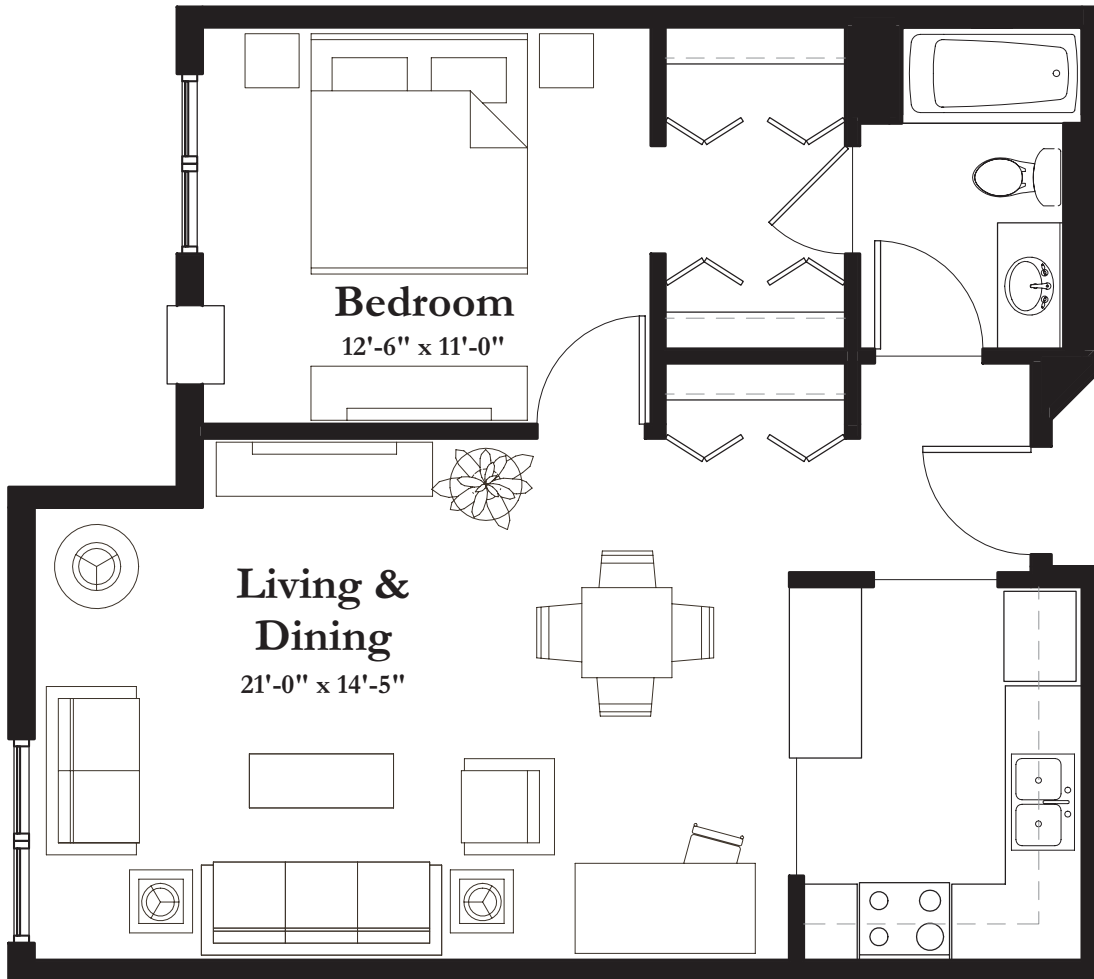

STYLE A6

683 Square Feet

(measurements in feet)

measurements are approximate