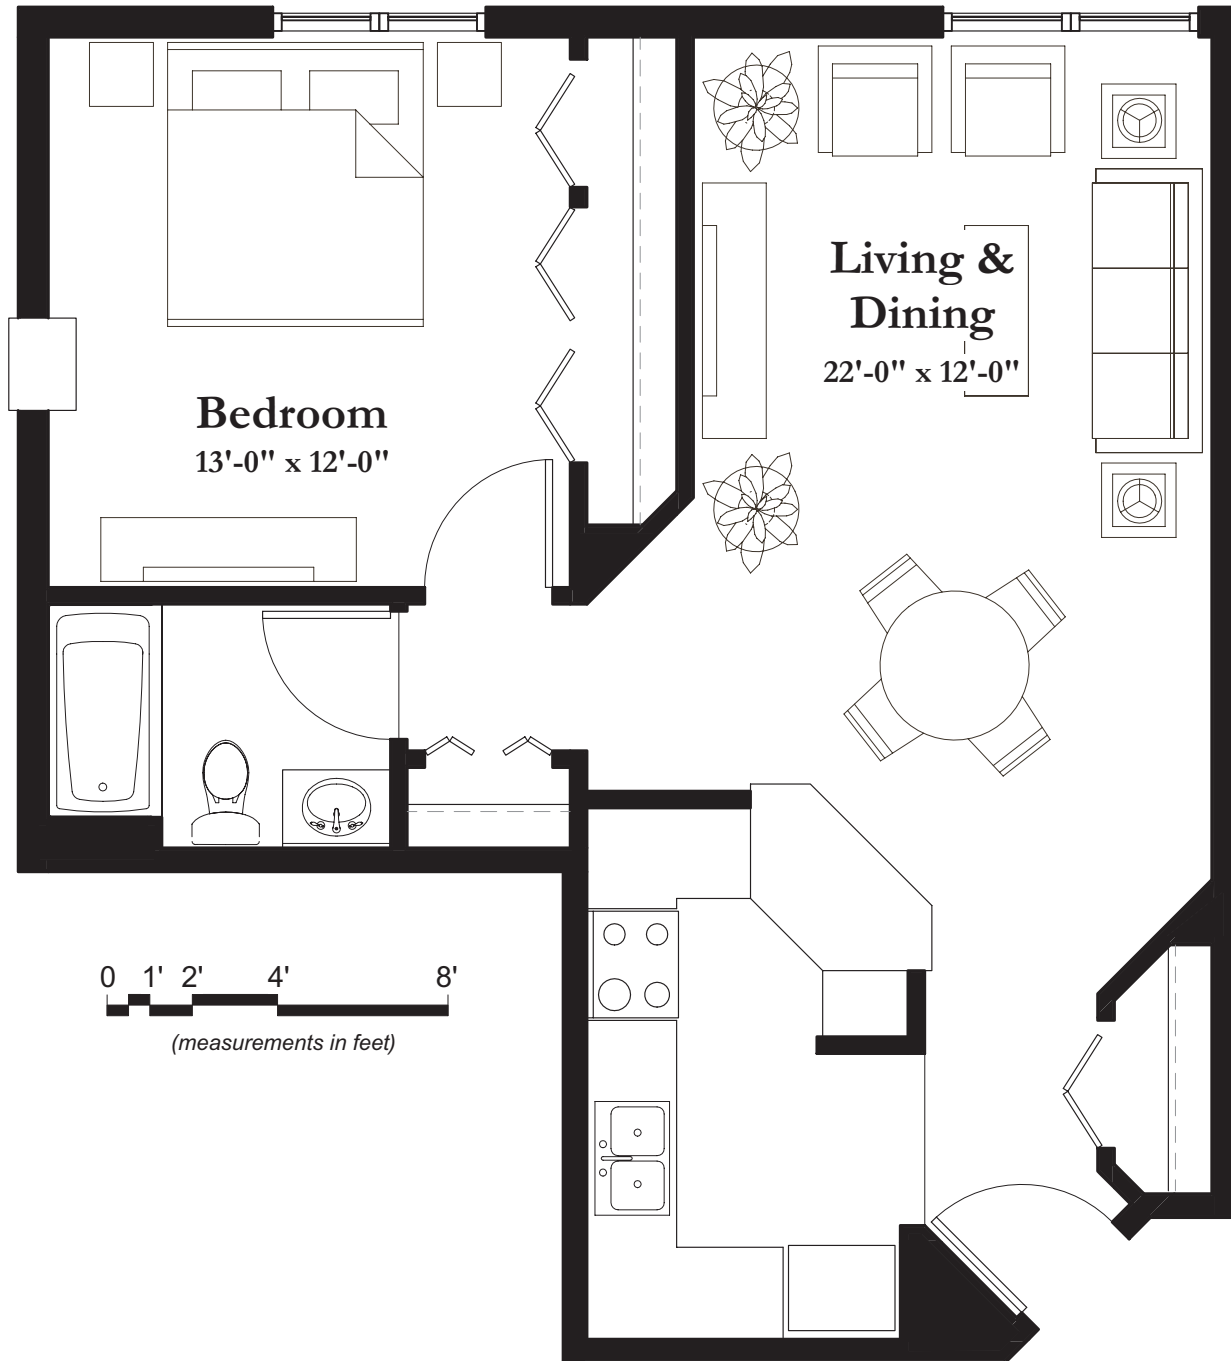

STYLE A8

701 Square Feet

measurements are approximate