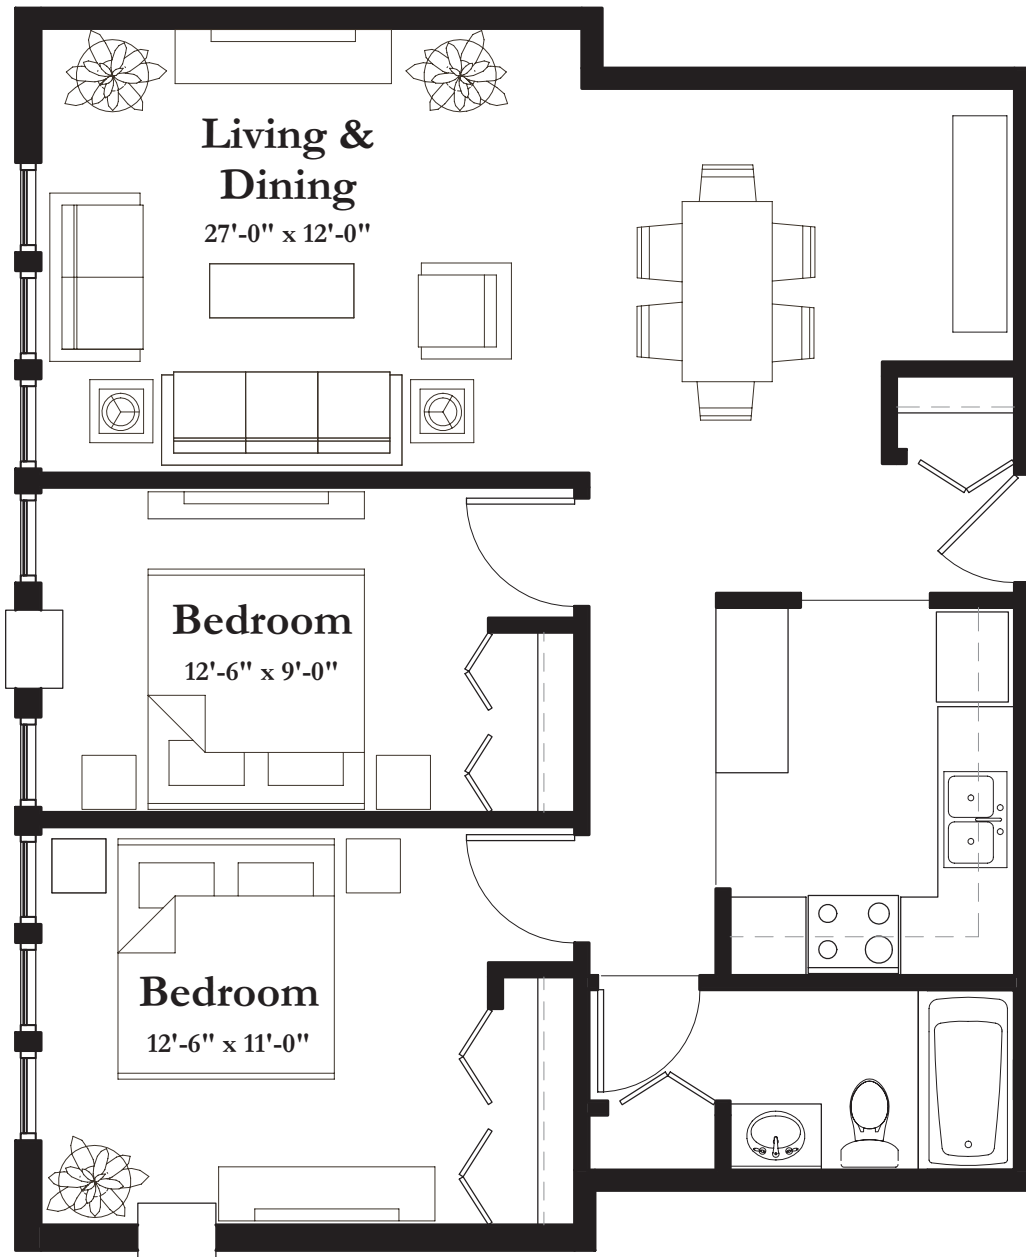

STYLE B2

832 Square Feet

(measurements in feet)
measurements are approximate