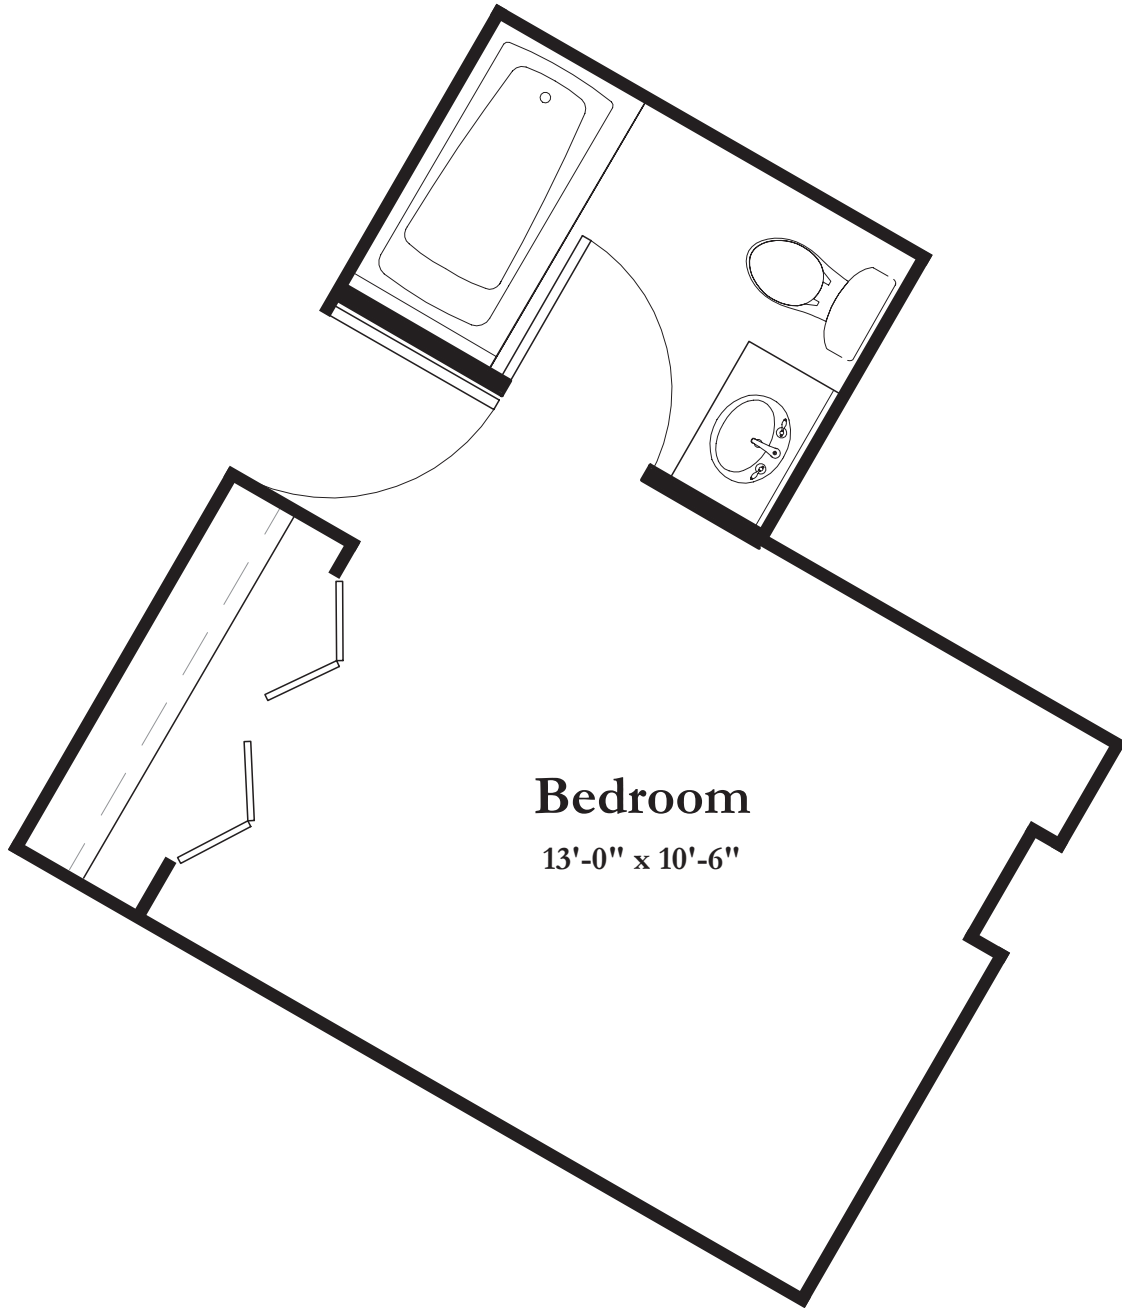

SUITE 214B

197 Square Feet

Bedroom

13'-0" x 10'-6"

measurements are approximate