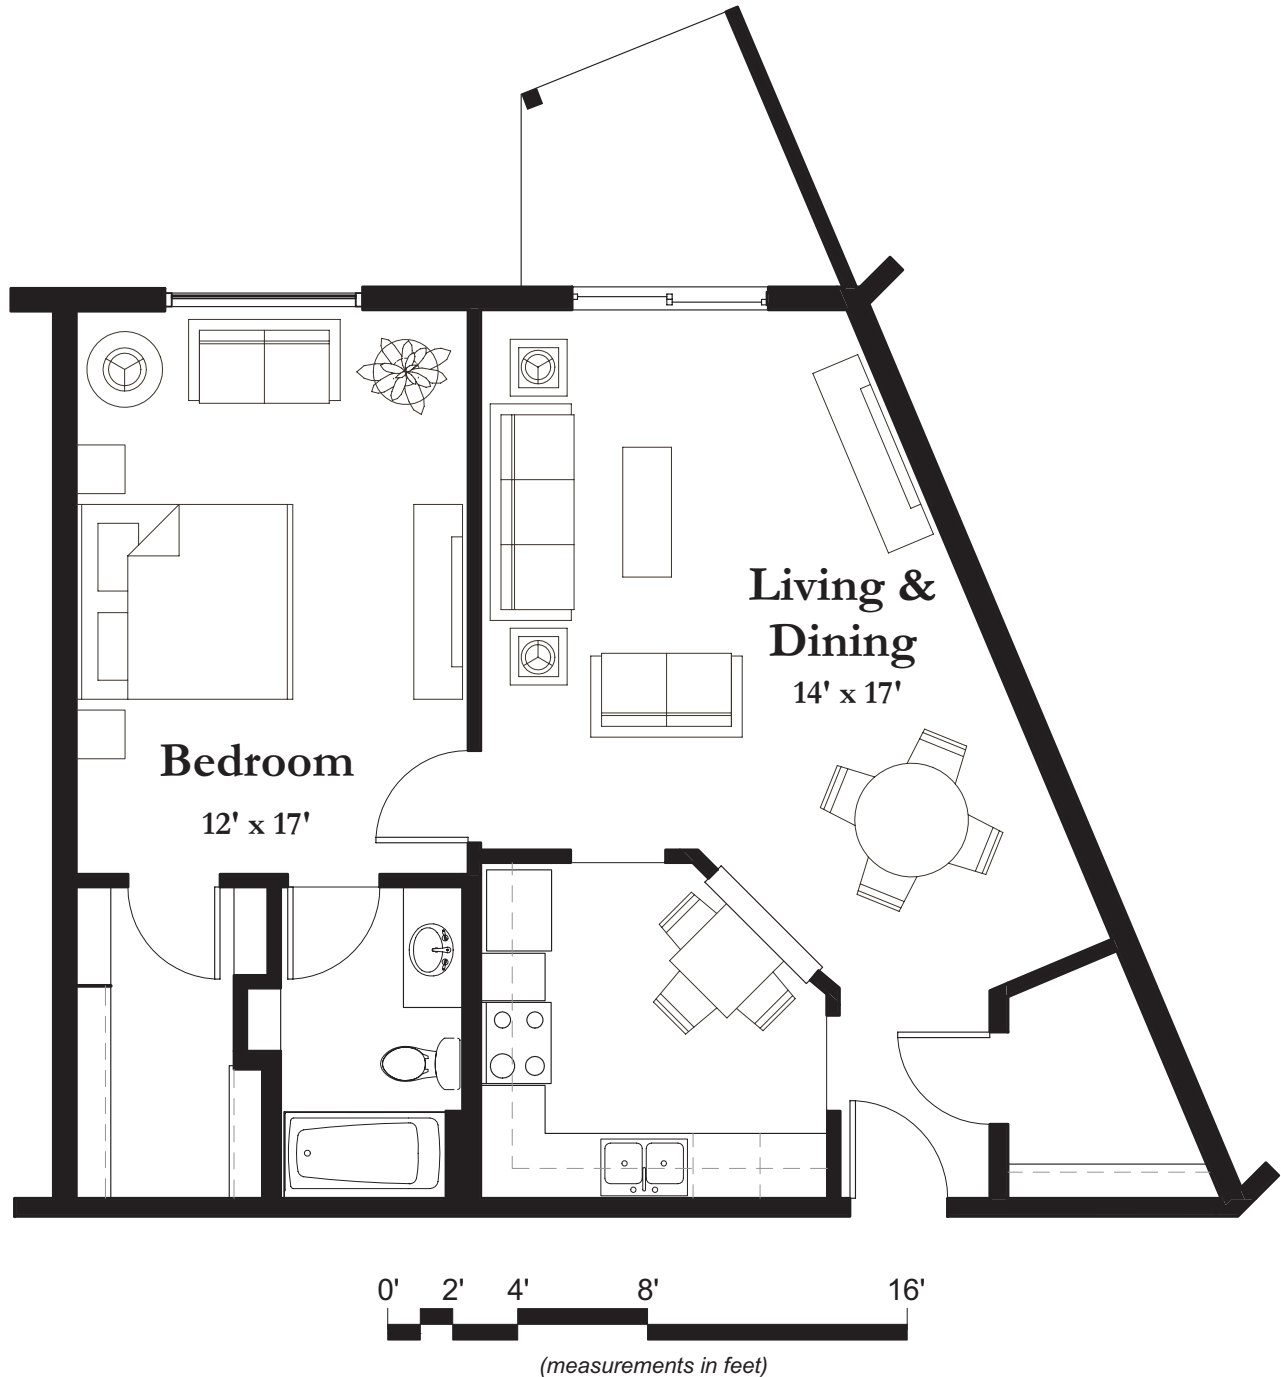

# STYLE A1

791 Square Feet

(measurements in feet)  
measurements are approximate

2100 Silver Lake Road New Brighton MN 55112 T 651.604.2900 F 651.582.0499  
WWW.BRIGHTONDALESENIORCAMPUS.COM