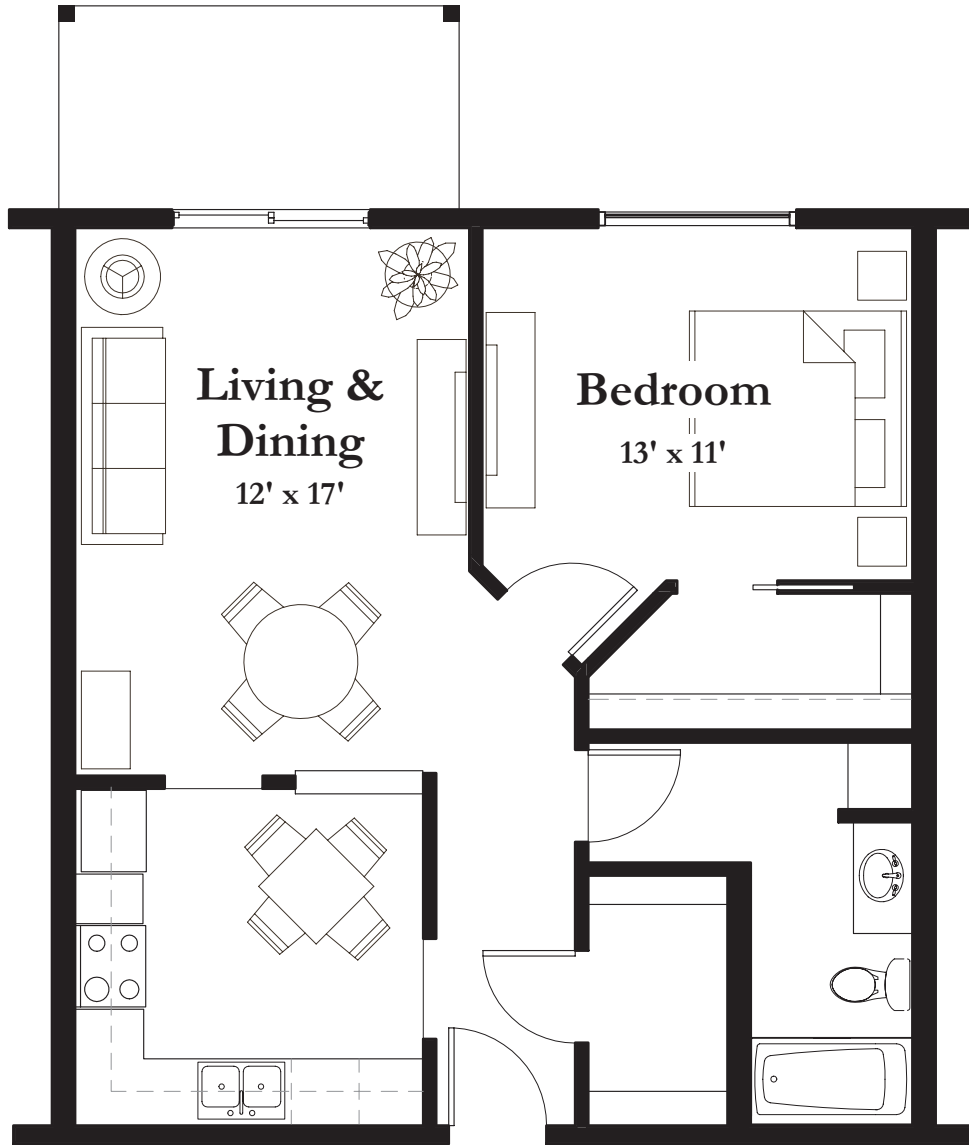

# STYLE B1

687 Square Feet

(measurements in feet)

measurements are approximate

2100 Silver Lake Road New Brighton MN 55112 T 651.604.2900 F 651.582.0499  
WWW.BRIGHTONDALESENIORCAMPUS.COM