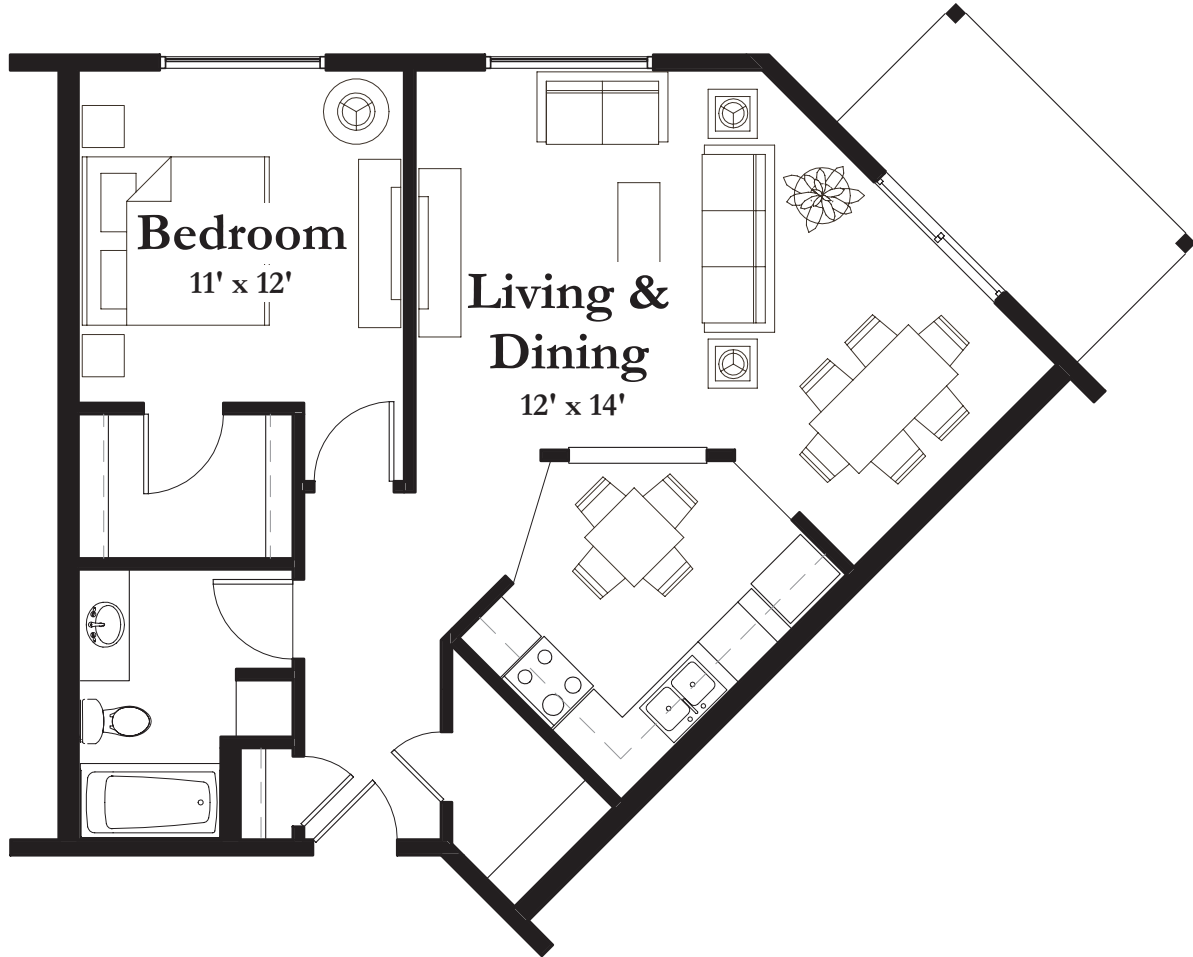

STYLE C1

746 Square Feet

(measurements in feet)

measurements are approximate