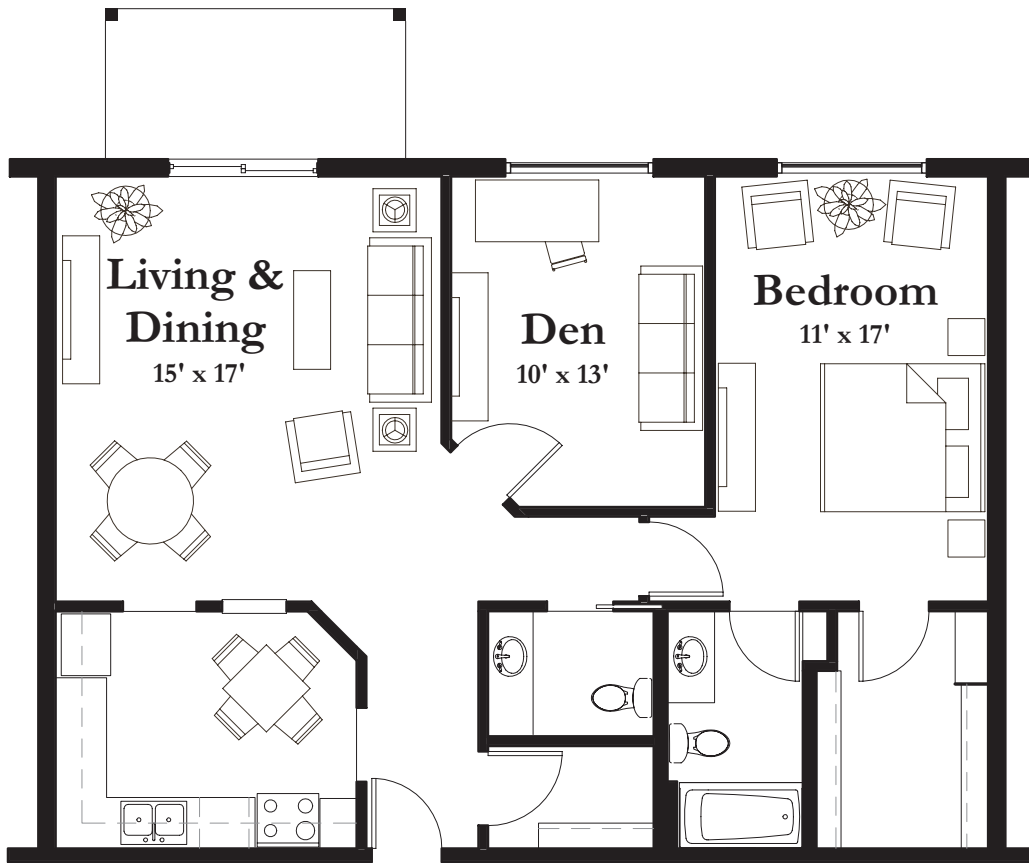

STYLE D2

1,013 Square Feet

(measurements in feet)

measurements are approximate