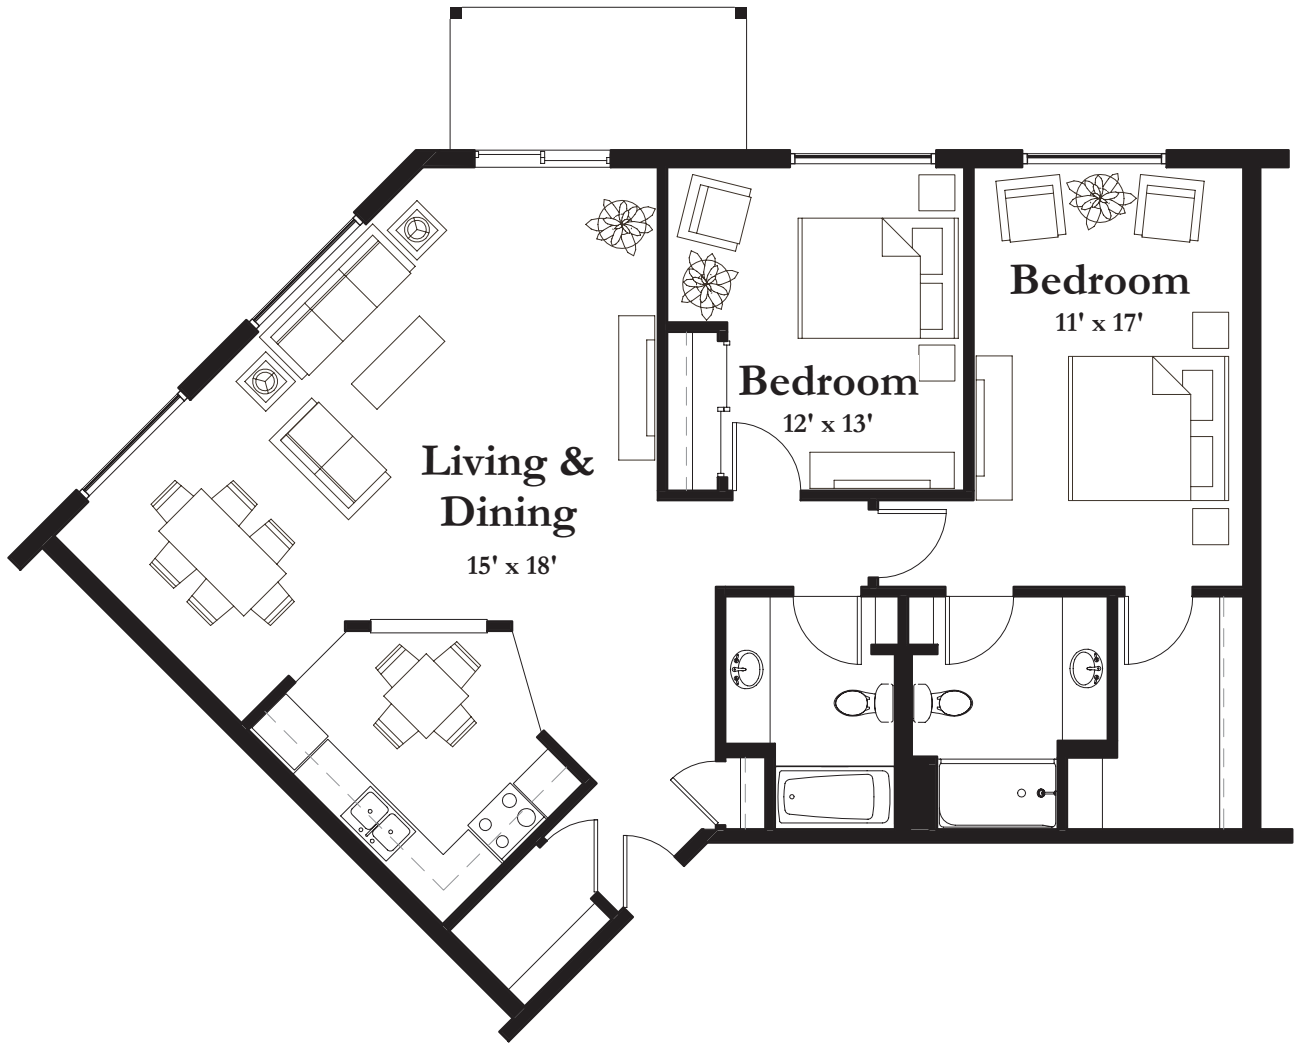

STYLE F2

1,184 Square Feet

(measurements in feet)

measurements are approximate