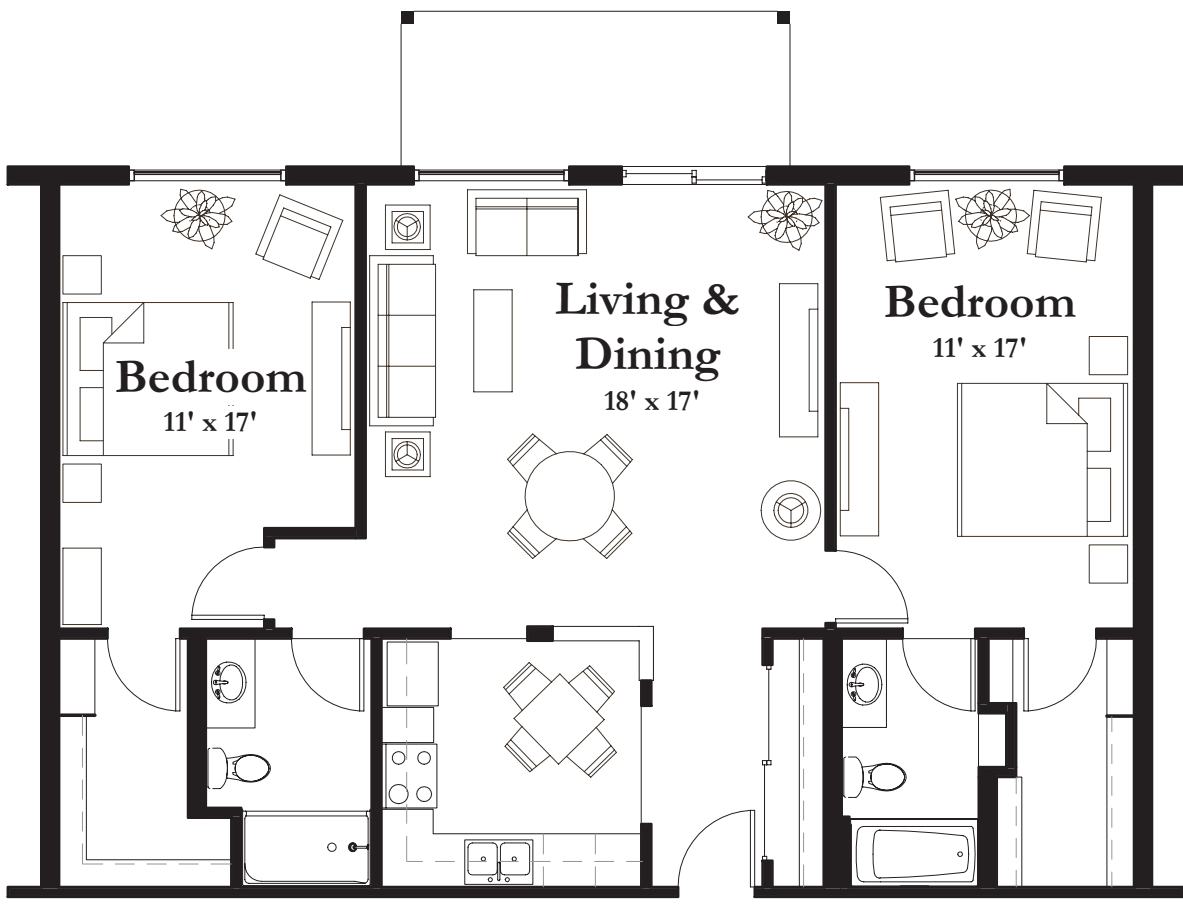

STYLE G2

1,122 Square Feet

(measurements in feet)
measurements are approximate