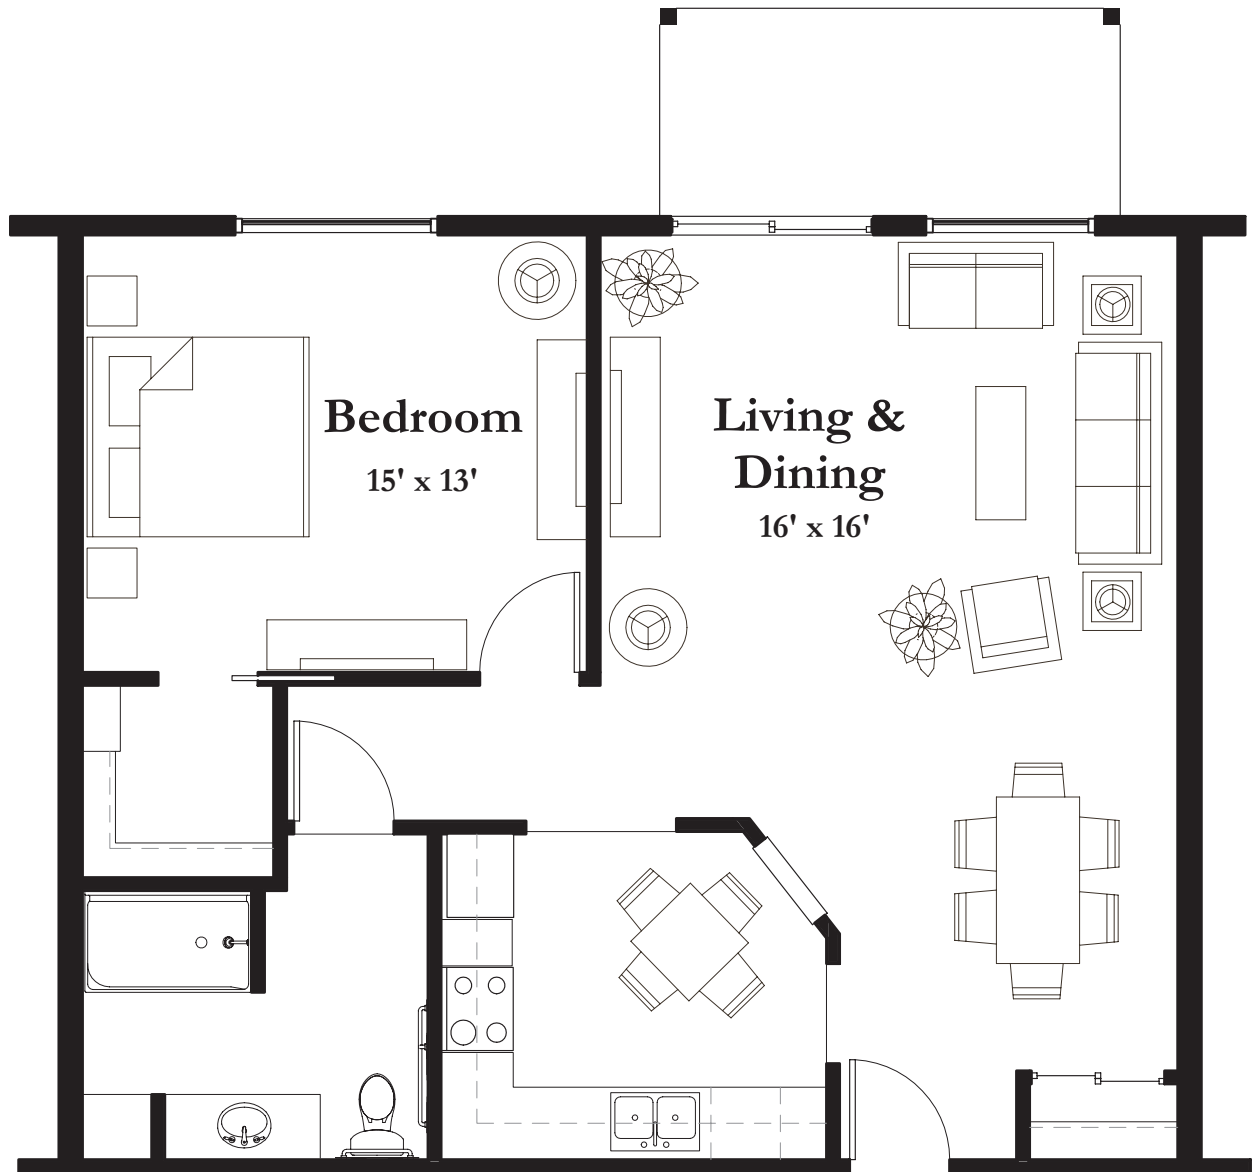

# STYLE H1

855 Square Feet

(measurements in feet)  
measurements are approximate