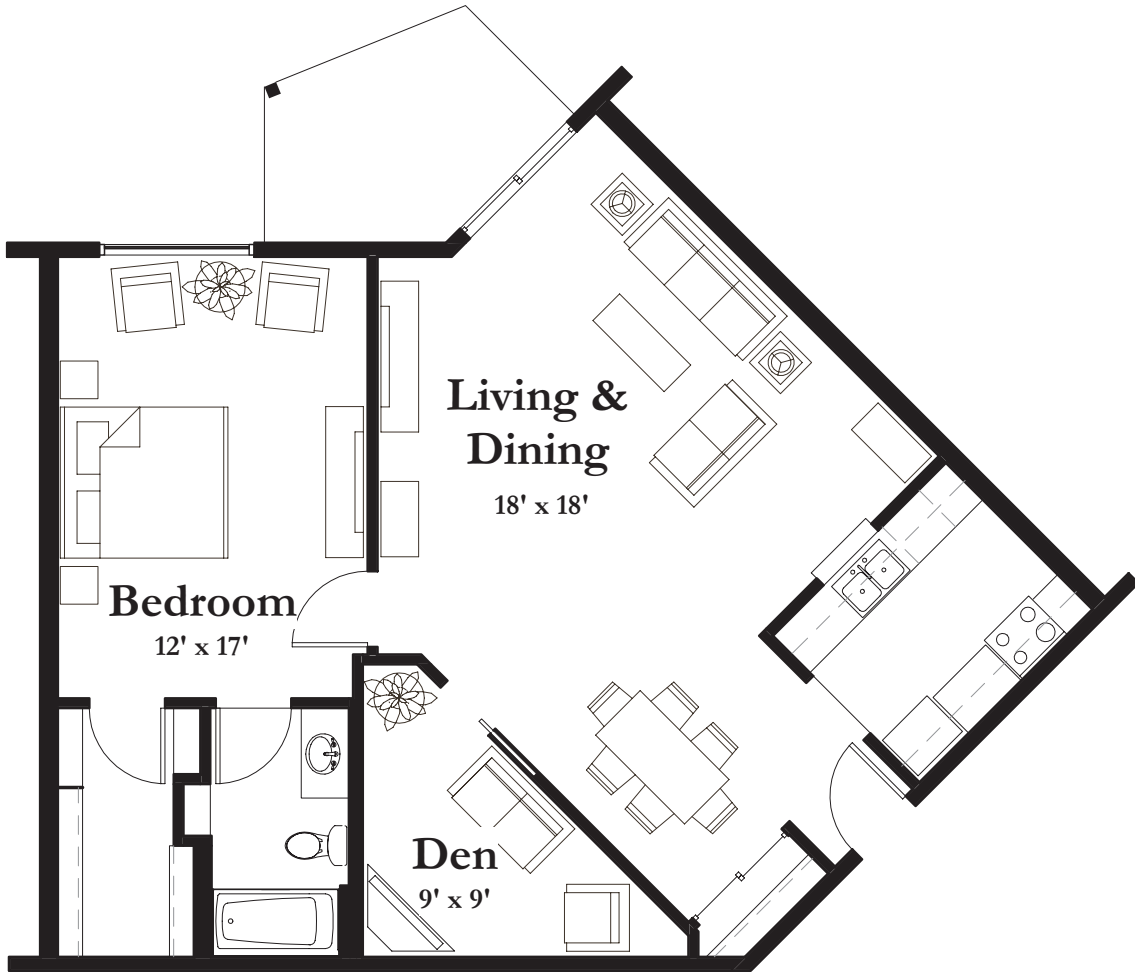

STYLE J2

937 Square Feet

(measurements in feet)
measurements are approximate