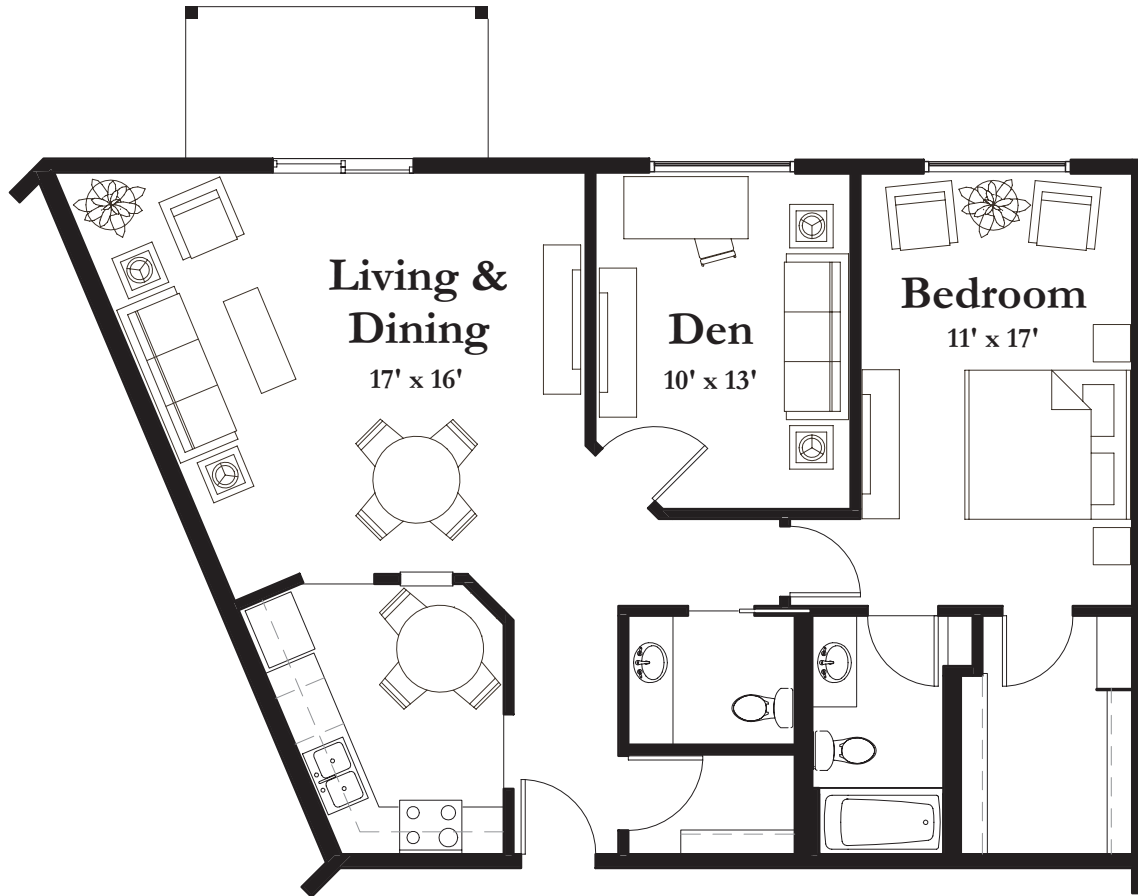

STYLE K2

1,002 Square Feet

(measurements in feet)

measurements are approximate