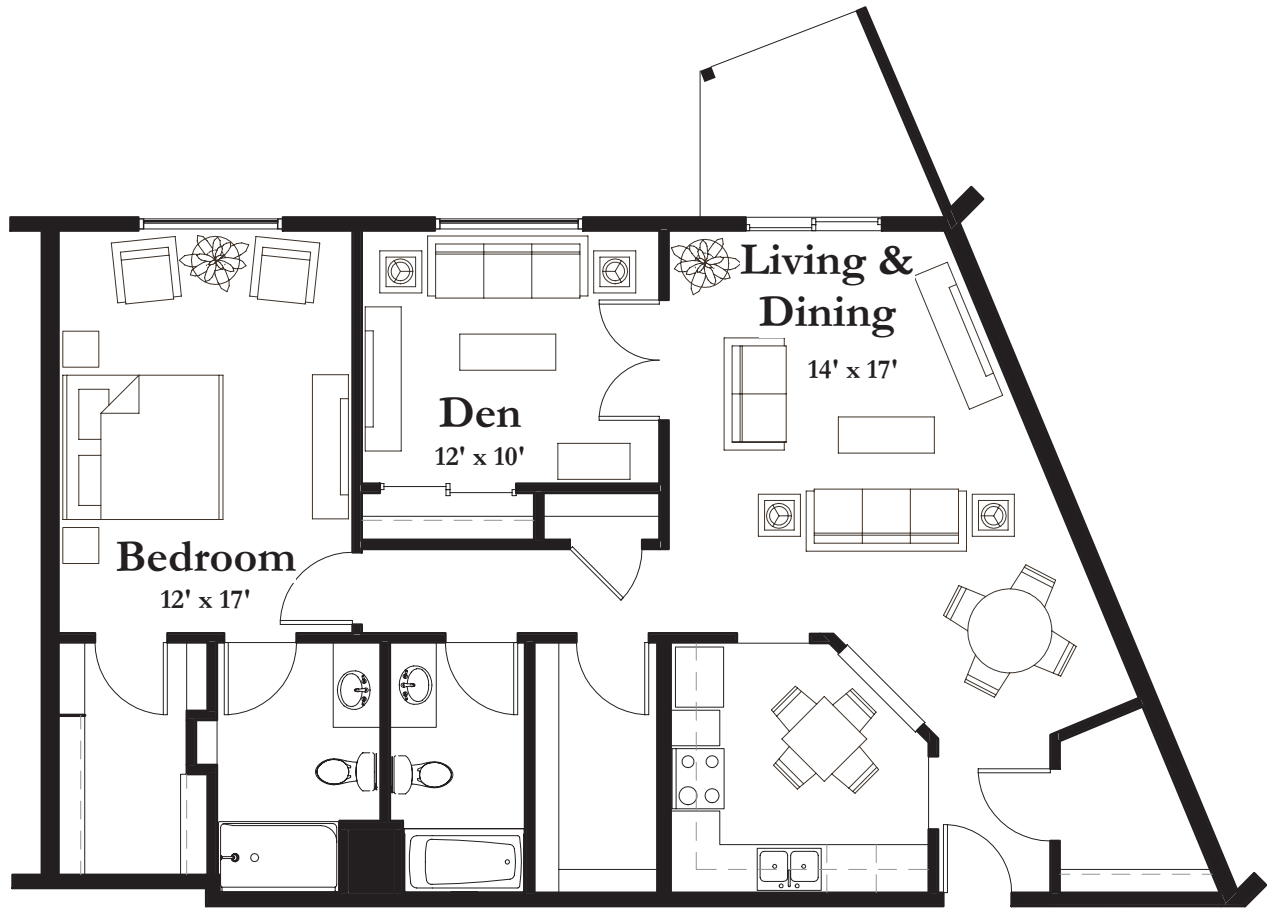

STYLE M2

1,127 Square Feet

(measurements in feet)
measurements are approximate